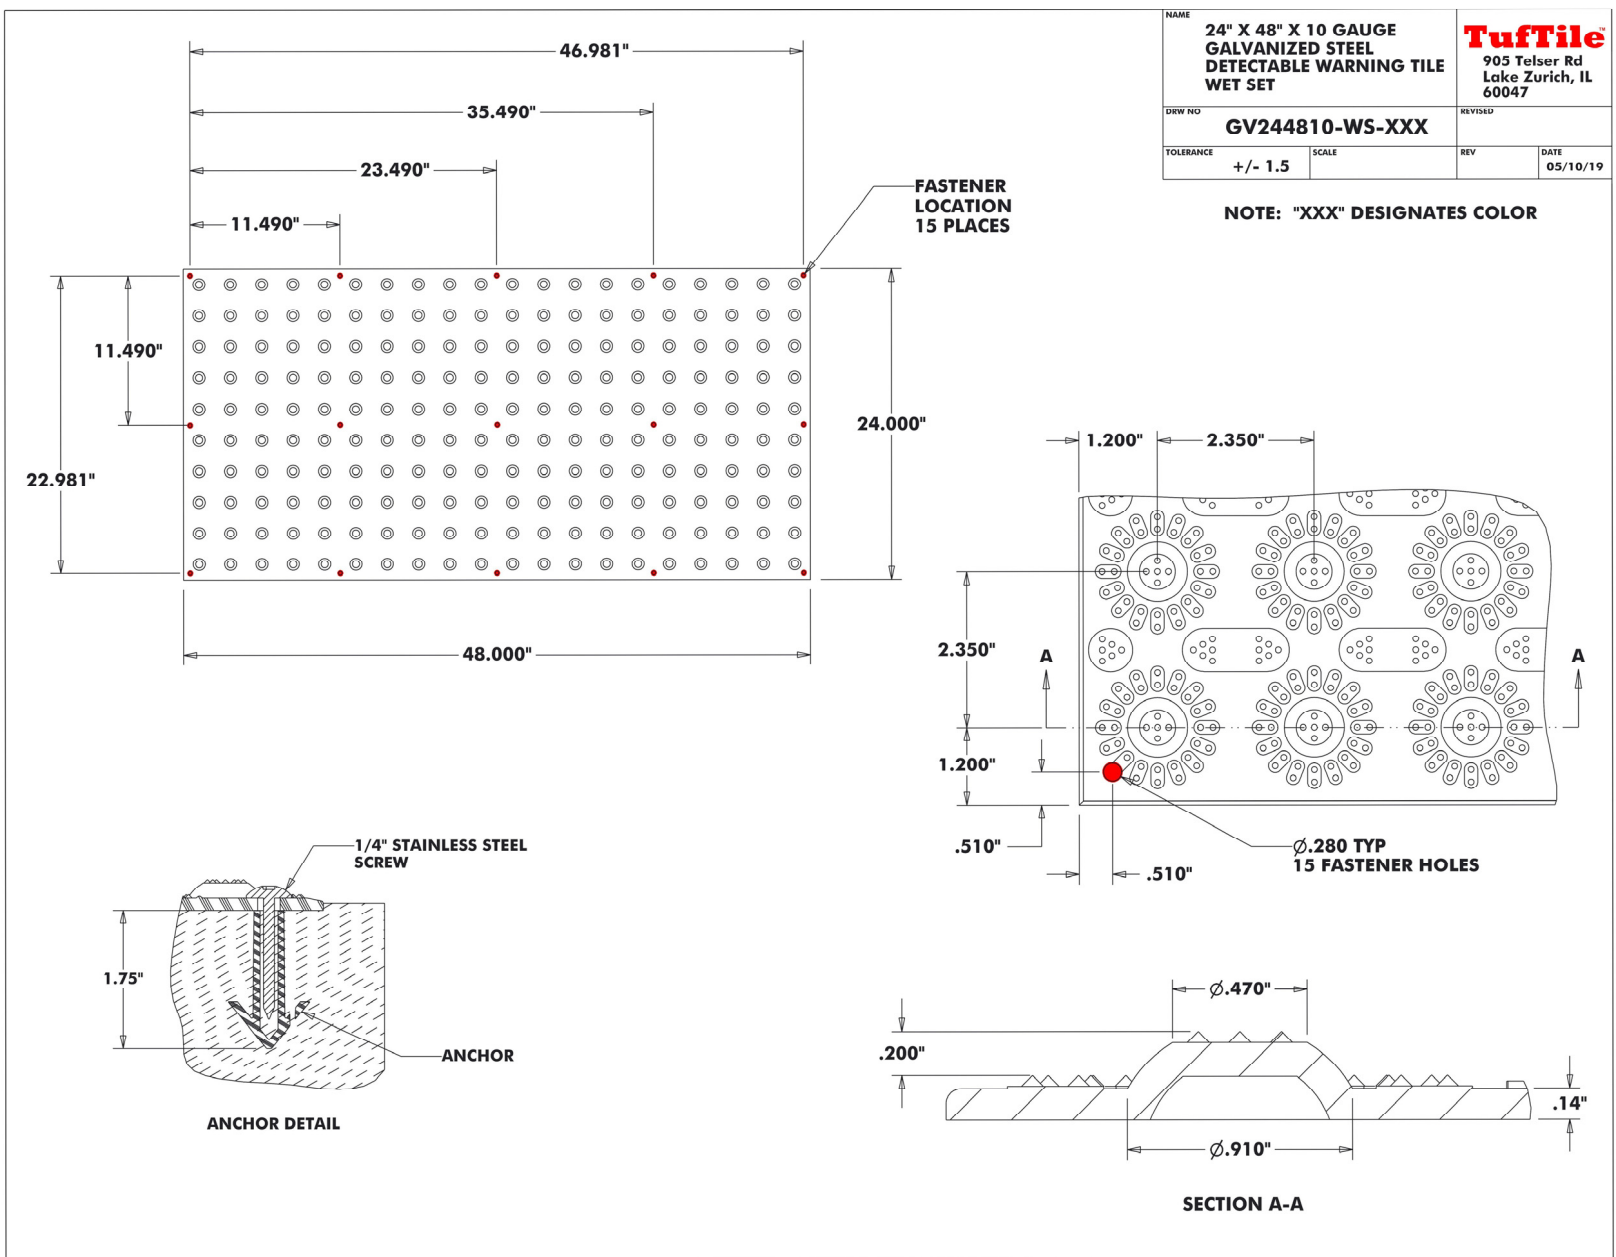

# 24" X 48" X 10 Ga WET SET

# GALVANIZED STEEL DETECTABLE WARNING TILE 2.350 DOME SPACING

(REPLACEABLE)

TEL 888-960-8897

FAX 847-550-8004

www.tuftile.com

NAME <b>24" X 48" X 10 GAUGE GALVANIZED STEEL DETECTABLE WARNING TILE WET SET</b>		 905 Telsler Rd Lake Zurich, IL 60047	
DRW NO <b>GV244810-WS-XXX</b>	REVISED		
TOLERANCE +/- 1.5	SCALE	REV	DATE 05/10/19