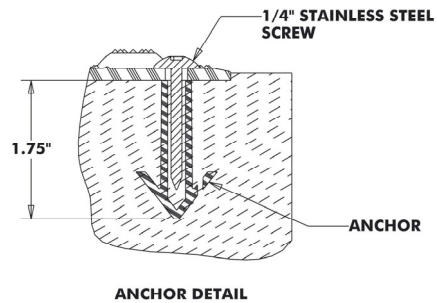

24" X 12" X 10 Ga WET SET

GALVANIZED STEEL DETECTABLE WARNING TILE 2.350 DOME SPACING

(REPLACEABLE)

TEL 888-960-8897

FAX 847-550-8004

www.tuftile.com

NAME 24" X 12" X 10 GAUGE GALVANIZED STEEL DETECTABLE WARNING TILE WET SET		TufTile 905 Telsler Rd Lake Zurich, IL 60047	
DRAW NO GV241210-WS-XXX		REVISED	
TOLERANCE +/- 0.050	SCALE	REV	DATE 05/10/19