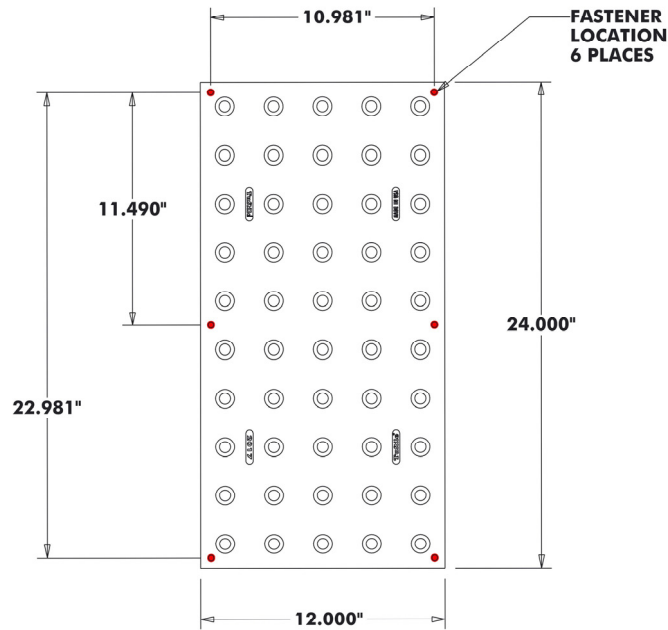

24" X 12" X 10 Ga WET SET

GALVANIZED STEEL DETECTABLE WARNING TILE 2.350 DOME SPACING

(REPLACEABLE)

TEL 888-960-8897

FAX 847-550-8004

www.tuftile.com

NAME 24" X 12" X 10 GAUGE GALVANIZED STEEL DETECTABLE WARNING TILE WET SET		TufTile 905 Telsler Rd Lake Zurich, IL 60047	
DRAW NO GV241210-WS-XXX		REVISED	
TOLERANCE +/- 0.050	SCALE	REV	DATE 05/10/19

NOTE: "XXX" DESIGNATES COLOR